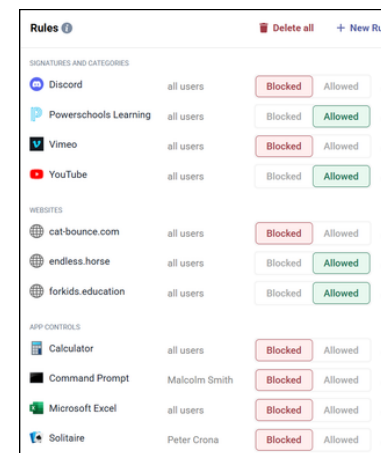

### Reports

Create a Screenshot History or Student Journey report of the online activity of individual students.

Access both reports on **Connect for Chrome** or **Windows**.

**Connect for macOS** can only access the Student Journey report.

### Class Tools

Access tools to manage your class.

Bypass codes are only available on **Connect for Chrome**.

### Rules

Create filtering rules to filter websites or applications.

You can apply these rules to the whole class or just a few students.