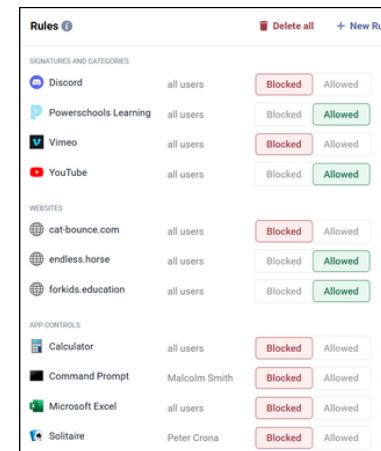

### Reports

Create a Screenshot History or Student Journey report of the online activity of individual students.

Access both reports on **Connect for Chrome** or **Windows**.

**Connect for macOS** can only access the Student Journey report.

### Class Tools

Access tools to manage your class.

Bypass codes are only available on **Connect for Chrome**.

### Rules

Create filtering rules to filter websites or applications.

You can apply these rules to the whole class or just a few students.